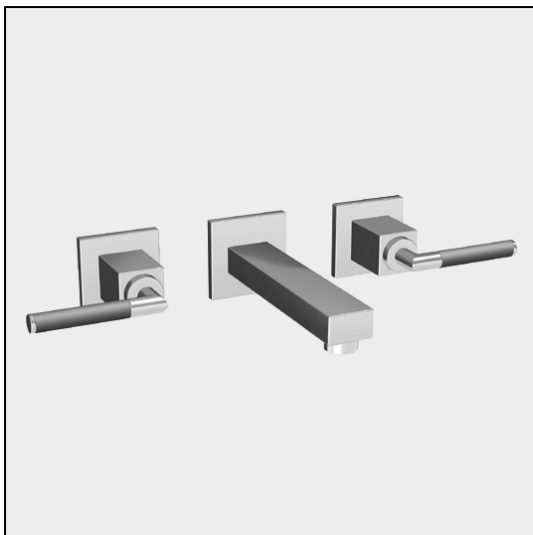

# KWC QBIX-ART

**Model number:**

**11.253.033.006** 8" Reach

**3-hole wallmount two-handle mixer trim**

**Available in:**

**[006] Chrome/black**

**Features:**

- Fixed spout
- Ceramic disc valves, 1/4" turn
- Without pop-up assembly
- Flow rate: 2.2 gpm @ 60 psi

***Rough-in Sold Separately***

**K.34.H4.83.931A22**

***Available & Sold Separately:***

**All Chrome Lever Z.534.750.000**

Each lever includes both a "hot" and a "cold" indicator. Works for either side, not sold as a pair.